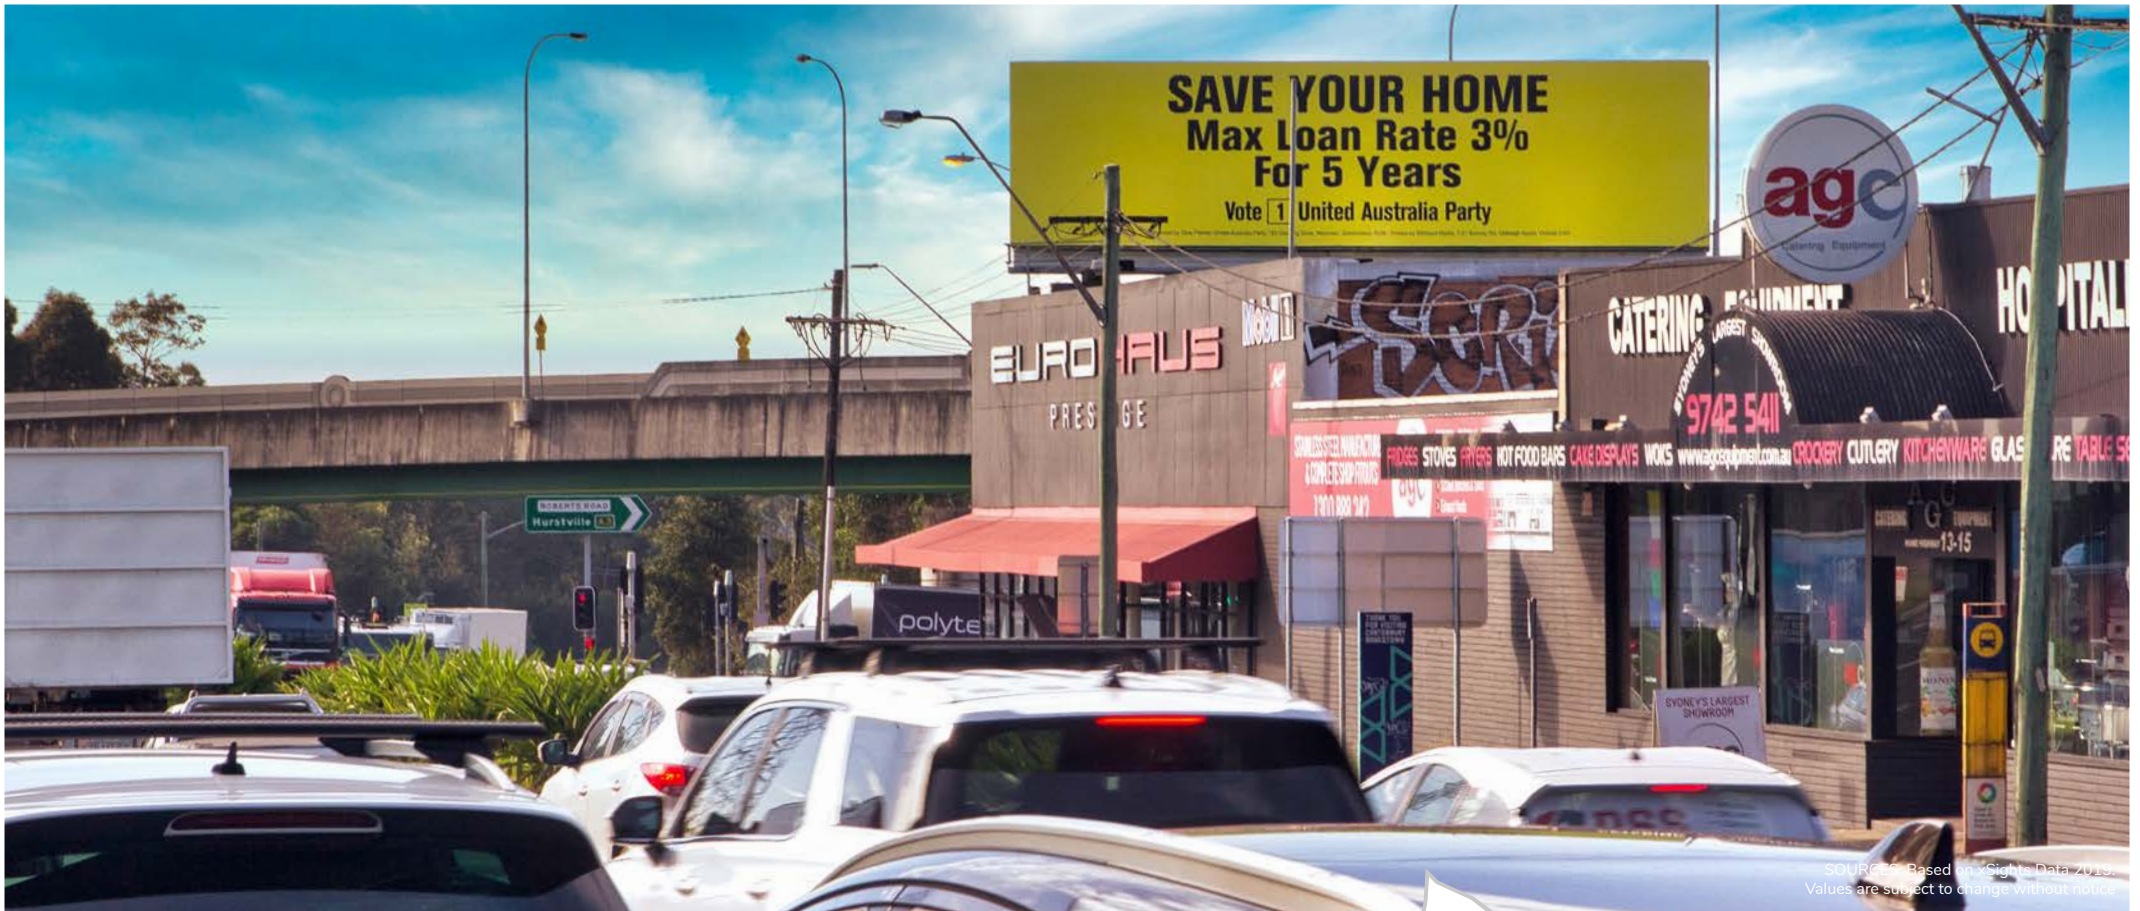

eimedia

SOURCE: Based on xSight Data 2019. Values are subject to change without notice.

Hume Highway Greenacre Eastbound

Site Code: 2000-I

Address: 1 Hume Highway, Greenacre, NSW, 2190

Vehicles Daily (Avg): 30,465

Commuters Weekly (Avg): 220,000

Physical Coverage: 12.66 x 3.35m

Physical Size: 25sqm

Operation: 24hr

Dwell Time: 30sec

Geo: -33.88618487338971, 151.0678223225408

Your journey begins below

Contact us today and
find out just how far
we can drive your
advertising dollar